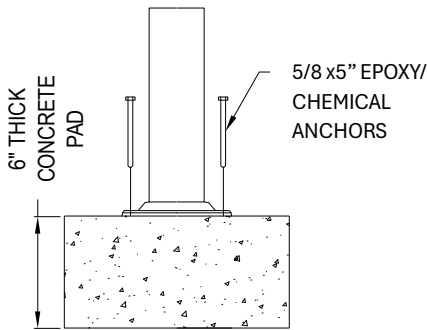

TWIST & STEP

SURFACE MOUNT