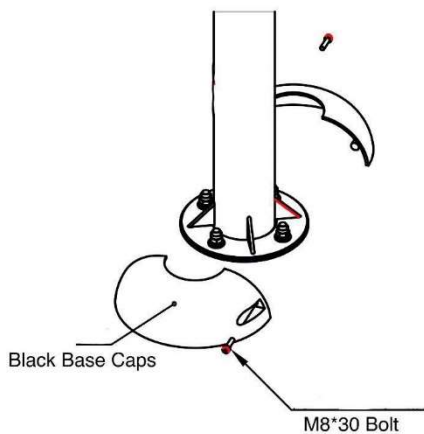

6300 METRO
 PLANTATION RD
 FORT MYERS, FL 33966
 PHONE: (800) 527-0797
info@exo.fit / www.exo.fit

TWIST & STEP

SURFACE MOUNT

IN-GROUND MOUNT

BASE COVERS (3)

TWIST & STEP

TS
 Exofit Outdoor Fitness
 (97.67 sq ft)

SPECIFICATIONS:

Users: (2) Intended for use by ages 13 and older.

Fall Height: N/A*

Weight: 167 lbs.

**Does not require impact-attenuating surfacing.*