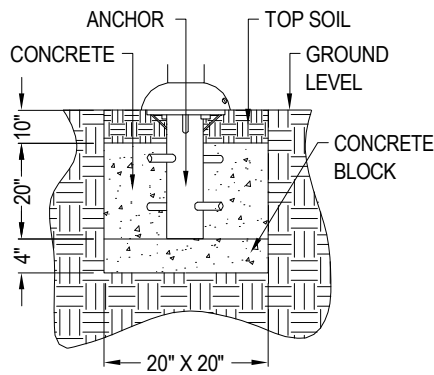

IN-GROUND MOUNT