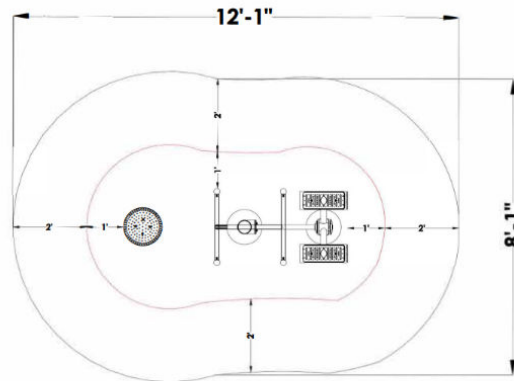

6300 METRO
 PLANTATION RD
 FORT MYERS, FL 33966
 PHONE: (800) 527-0797
info@exo.fit / www.exo.fit

TWIST & STEP

SURFACE MOUNT

IN-GROUND MOUNT

BASE COVERS (3)

TWIST & STEP

TS
 Exofit Outdoor Fitness
 (97.67 sq ft)

SPECIFICATIONS:

Users: (2) Intended for use by ages 13 and older.

Fall Height: N/A*

Weight: 167 lbs.

**Does not require impact-attenuating surfacing.*