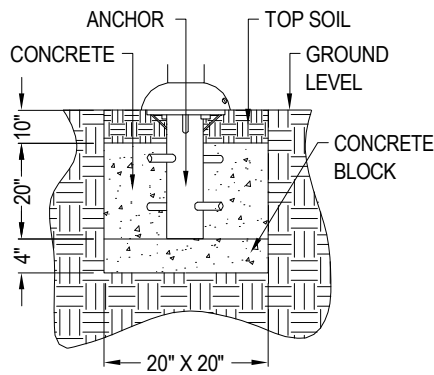

6300 METRO
 PLANTATION RD
 FORT MYERS, FL 33966
 PHONE: (800) 527-0797
info@exo.fit / www.exo.fit

ROWING MACHINE

SURFACE MOUNT

IN-GROUND MOUNT

BASE COVERS (2)

EXOFIT ROW MACHINE

SWR
 Exofit Outdoor Fitness
 (95.85 sq ft)

SPECIFICATIONS:

Users: (1) Intended for use by ages 13 and older.

Fall Height: N/A*

Weight: 143 lbs.

**Does not require impact-attenuating surfacing.*