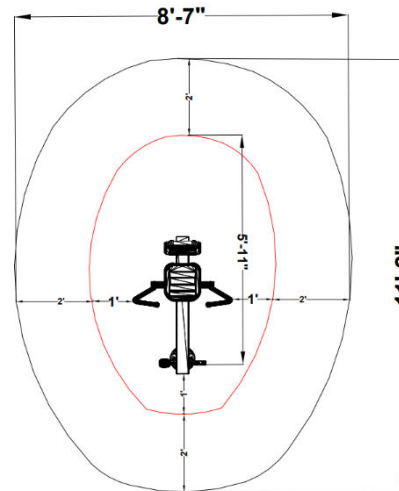

6300 METRO
 PLANTATION RD
 FORT MYERS, FL 33966
 PHONE: (800) 527-0797
info@exo.fit / www.exo.fit

ROWING MACHINE

SURFACE MOUNT

IN-GROUND MOUNT

BASE COVERS (2)

EXOFIT ROW MACHINE

SWR
 Exofit Outdoor Fitness
 (95.85 sq ft)

SPECIFICATIONS:

Users: (1) Intended for use by ages 13 and older.

Fall Height: N/A*

Weight: 143 lbs.

**Does not require impact-attenuating surfacing.*