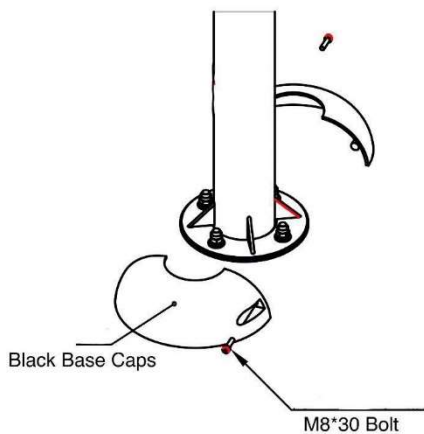

6300 METRO
 PLANTATION RD
 FORT MYERS, FL 33966
 PHONE: (800) 527-0797
info@exo.fit / www.exo.fit

ROWING MACHINE

SURFACE MOUNT

IN-GROUND MOUNT

BASE COVERS (2)

EXOFIT ROW MACHINE

SWR
 Exofit Outdoor Fitness
 (95.85 sq ft)

SPECIFICATIONS:

Users: (1) Intended for use by ages 13 and older.

Fall Height: N/A*

Weight: 143 lbs.

**Does not require impact-attenuating surfacing.*