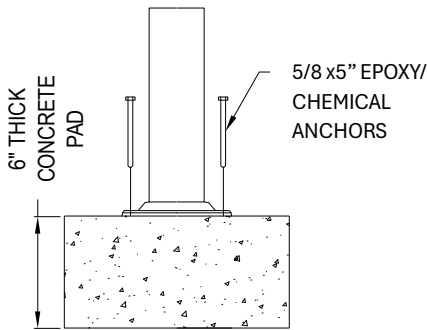

ROWING MACHINE

SURFACE MOUNT