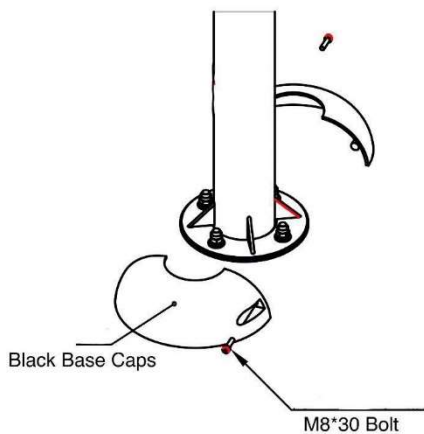

BASE COVERS (1)

SIT-UP BENCH

SSUB

Exofit Outdoor Fitness

(91.18 sq ft)

SPECIFICATIONS:

Users: (1) Intended for use by ages 13 and older.

Fall Height: N/A*

Weight: 143 lbs.

*Does not require impact-attenuating surfacing.