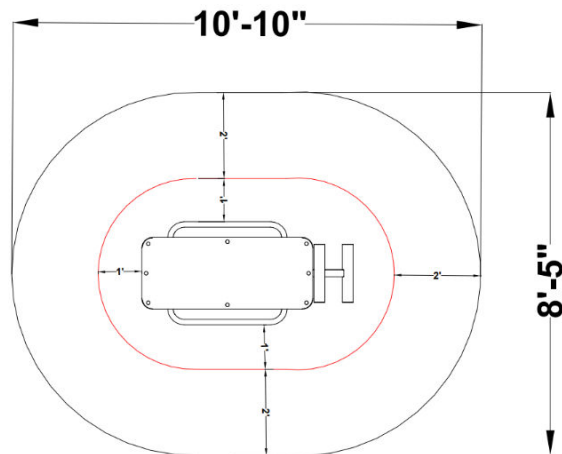

IN-GROUND MOUNT