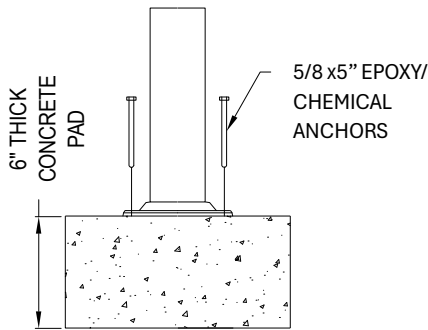

SIT-UP BENCH

SURFACE MOUNT