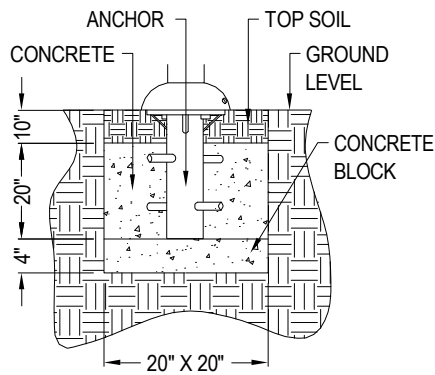

IN-GROUND MOUNT