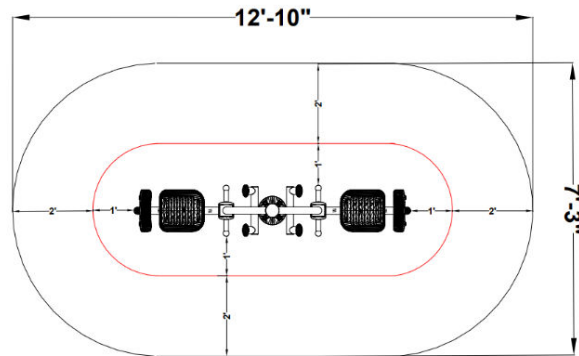

6300 METRO
 PLANTATION RD
 FORT MYERS, FL 33966
 PHONE: (800) 527-0797
info@exo.fit / www.exo.fit

2-PERSON LEG PRESS

SURFACE MOUNT

IN-GROUND MOUNT

BASE COVERS (1)

2-PERSON LEG PRESS
SLP-II
 Exofit Outdoor Fitness
 (93.04 sq ft)

SPECIFICATIONS:

Users: (2) Intended for use by ages 13 and older.

Fall Height: N/A*

Weight: 265 lbs.

***Does not require impact-attenuating surfacing.**