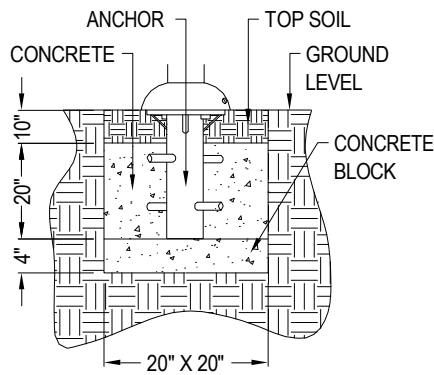

6300 METRO
 PLANTATION RD
 FORT MYERS, FL 33966
 PHONE: (800) 527-0797
info@exo.fit / www.exo.fit

2-PERSON LEG PRESS

SURFACE MOUNT

IN-GROUND MOUNT

BASE COVERS (1)

2-PERSON LEG PRESS
SLP-II
 Exofit Outdoor Fitness
 (93.04 sq ft)

SPECIFICATIONS:

Users: (2) Intended for use by ages 13 and older.

Fall Height: N/A*

Weight: 265 lbs.

***Does not require impact-attenuating surfacing.**