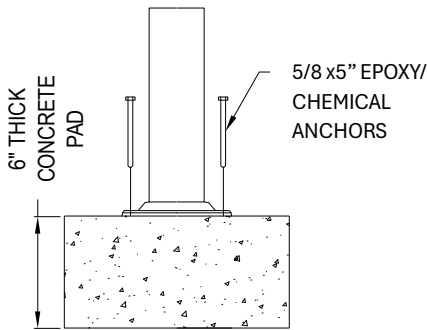

6300 METRO
 PLANTATION RD
 FORT MYERS, FL 33966
 PHONE: (800) 527-0797
info@exo.fit / www.exo.fit

2-PERSON LEG PRESS

SURFACE MOUNT

IN-GROUND MOUNT

BASE COVERS (1)

2-PERSON LEG PRESS
SLP-II
 Exofit Outdoor Fitness
 (93.04 sq ft)

SPECIFICATIONS:

Users: (2) Intended for use by ages 13 and older.

Fall Height: N/A*

Weight: 265 lbs.

***Does not require impact-attenuating surfacing.**