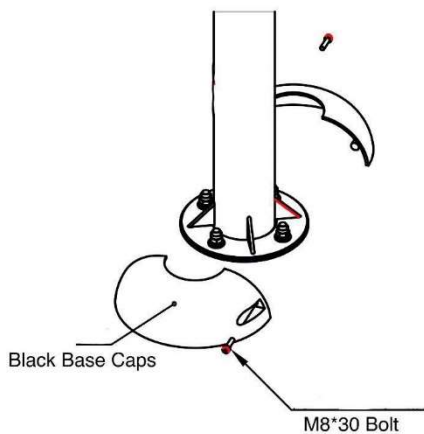

6300 METRO
 PLANTATION RD
 FORT MYERS, FL 33966
 PHONE: (800) 527-0797
info@exo.fit / www.exo.fit

2-PERSON LEG PRESS

SURFACE MOUNT

IN-GROUND MOUNT

BASE COVERS (1)

2-PERSON LEG PRESS
SLP-II
 Exofit Outdoor Fitness
 (93.04 sq ft)

SPECIFICATIONS:

Users: (2) Intended for use by ages 13 and older.

Fall Height: N/A*

Weight: 265 lbs.

***Does not require impact-attenuating surfacing.**