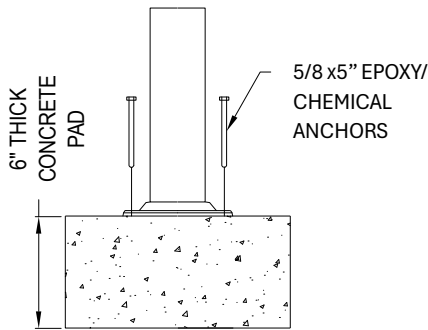

CHEST PRESS

SURFACE MOUNT