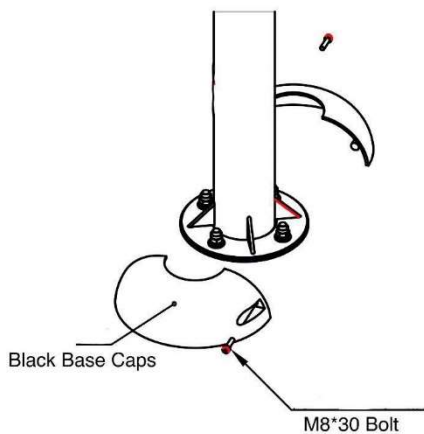

6300 METRO
 PLANTATION RD
 FORT MYERS, FL 33966
 PHONE: (800) 527-0797
info@exo.fit / www.exo.fit

CHEST PRESS

SURFACE MOUNT

IN-GROUND MOUNT

BASE COVERS (1)

SINGLE CHEST PRESS

SCP
 Exofit Outdoor Fitness

(72.25 sq ft)

SPECIFICATIONS:

Users: (1) Intended for use by ages 13 and older.

Fall Height: N/A*

Weight: 160 lbs.

**Does not require impact-attenuating surfacing.*