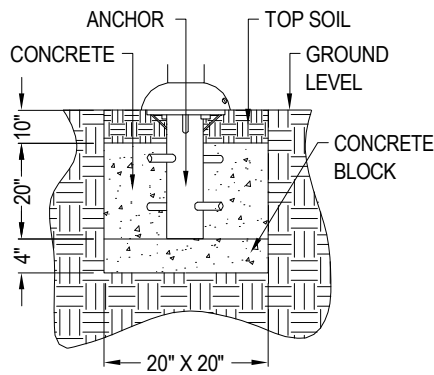

6300 METRO
 PLANTATION RD
 FORT MYERS, FL 33966
 PHONE: (800) 527-0797
info@exo.fit / www.exo.fit

CHEST PRESS

SURFACE MOUNT

IN-GROUND MOUNT

BASE COVERS (1)

SINGLE CHEST PRESS

SCP
 Exofit Outdoor Fitness

(72.25 sq ft)

SPECIFICATIONS:

Users: (1) Intended for use by ages 13 and older.

Fall Height: N/A*

Weight: 160 lbs.

**Does not require impact-attenuating surfacing.*