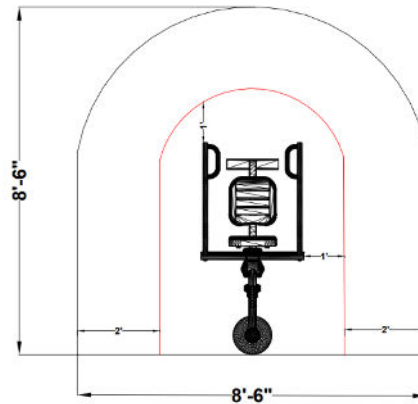

6300 METRO
 PLANTATION RD
 FORT MYERS, FL 33966
 PHONE: (800) 527-0797
info@exo.fit / www.exo.fit

CHEST PRESS

SURFACE MOUNT

IN-GROUND MOUNT

BASE COVERS (1)

SINGLE CHEST PRESS

SCP
 Exofit Outdoor Fitness

(72.25 sq ft)

SPECIFICATIONS:

Users: (1) Intended for use by ages 13 and older.

Fall Height: N/A*

Weight: 160 lbs.

**Does not require impact-attenuating surfacing.*