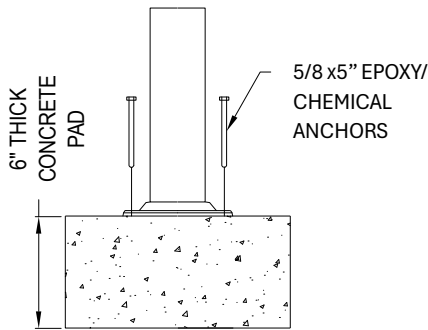

EXOFLEX STEPPER

SURFACE MOUNT