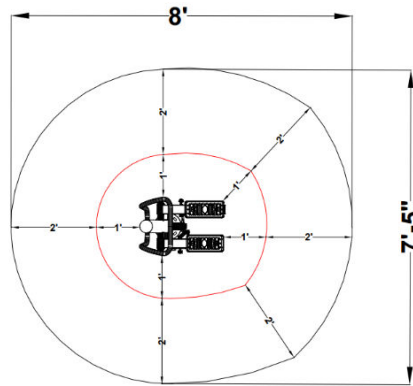

IN-GROUND MOUNT