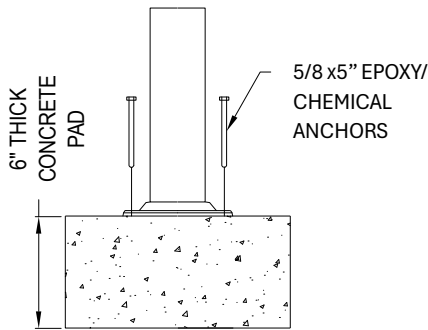

EXOFLEX SQUAT MACHINE

SURFACE MOUNT