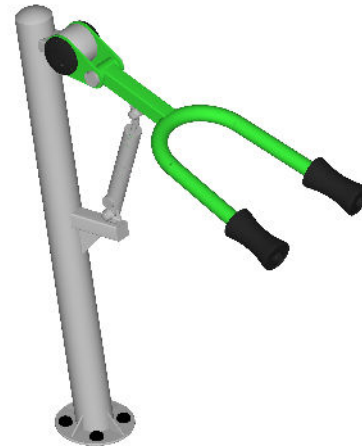

6300 METRO  
 PLANTATION RD  
 FORT MYERS, FL 33966  
 PHONE: (800) 527-0797  
[info@exo.fit](mailto:info@exo.fit) / [www.exo.fit](http://www.exo.fit)

**EXOFLEX SQUAT MACHINE**

**SURFACE MOUNT**

**IN-GROUND MOUNT**

**BOLT COVERS (4)**

**EXOFLEX SQUAT MACHINE**

RSS  
 Exofit Outdoor Fitness  
 (49.57 sq ft)

**SPECIFICATIONS:**

**Users:** (1) Intended for use by ages 13 and older. **Fall Height:** N/A\*

**Weight:** 132 lbs.