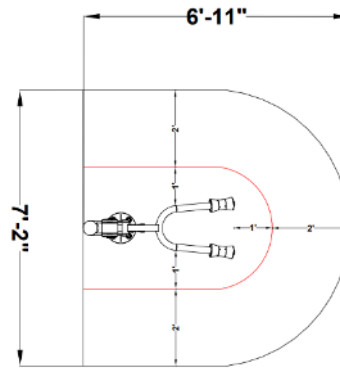

**BOLT COVERS (4)**

**EXOFLEX SQUAT MACHINE**

RSS  
 Exofit Outdoor Fitness  
 (49.57 sq ft)

**SPECIFICATIONS:**

**Users:** (1) Intended for use by ages 13 and older. **Fall Height:** N/A\*

**Weight:** 132 lbs.