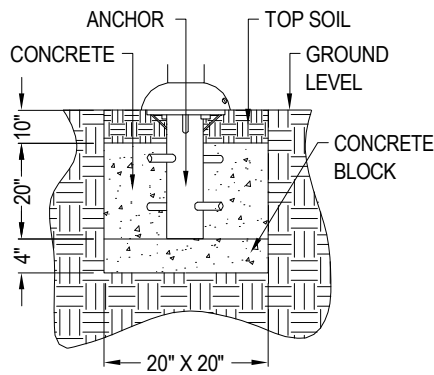

**BOLT COVERS (4)**

**EXOFLEX SQUAT MACHINE**

RSS  
 Exofit Outdoor Fitness  
 (49.57 sq ft)

**SPECIFICATIONS:**

**Users:** (1) Intended for use by ages 13 and older. **Fall Height:** N/A\*

**Weight:** 132 lbs.