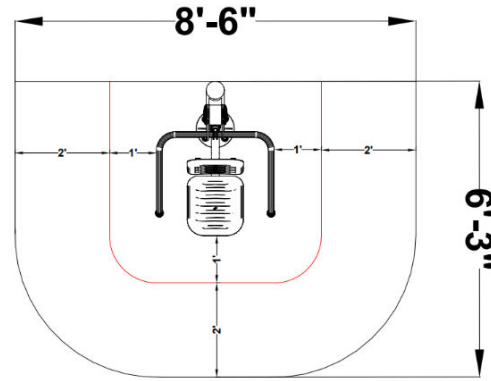

IN-GROUND MOUNT