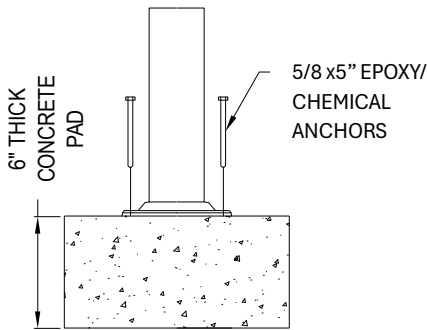

EXOFLEX VERTICAL PRESS

SURFACE MOUNT