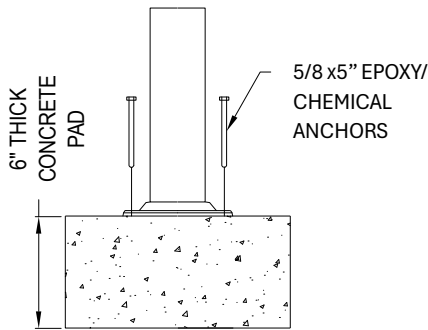

EXOFLEX CHEST PRESS

SURFACE MOUNT