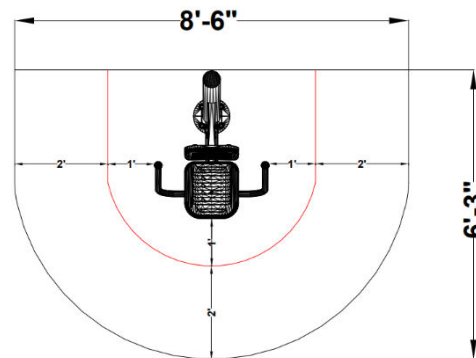

IN-GROUND MOUNT