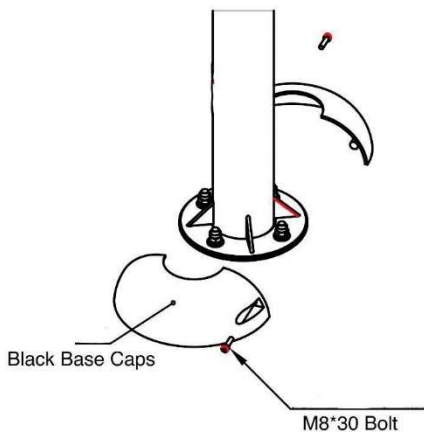

BASE COVERS (1)

**PUSH-UP/DIP
PUDS**
Exofit Outdoor Fitness
(95.562 sq ft)

SPECIFICATIONS:

Users: (2) Intended for use by ages 13 and older.

Fall Height: N/A*

Weight: 108 lbs.

*Does not require impact-attenuating surfacing