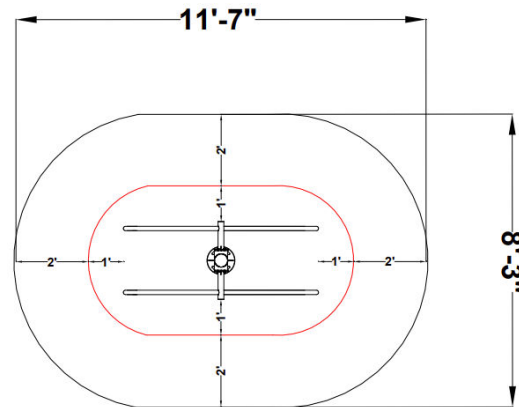

6300 METRO
 PLANTATION RD
 FORT MYERS, FL 33966
 PHONE: (800) 527-0797
info@exo.fit / www.exo.fit

PUSH-UP/DIP STATION

SURFACE MOUNT

IN-GROUND MOUNT

BASE COVERS (1)

**PUSH-UP/DIP
 PUDS**
 Exofit Outdoor Fitness
 (95.562 sq ft)

SPECIFICATIONS:

Users: (2) Intended for use by ages 13 and older.

Fall Height: N/A*

Weight: 108 lbs.

**Does not require impact-attenuating surfacing*