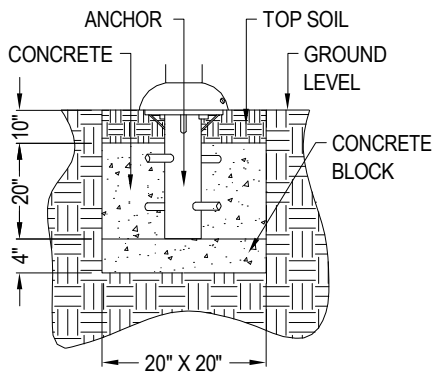

IN-GROUND MOUNT