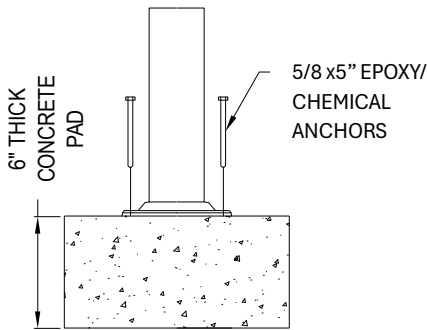

PUSH-UP/DIP STATION

SURFACE MOUNT