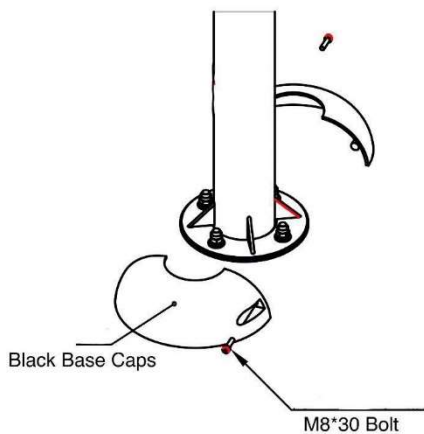

6300 METRO
 PLANTATION RD
 FORT MYERS, FL 33966
 PHONE: (800) 527-0797
info@exo.fit / www.exo.fit

LAT PULL DOWN

SURFACE MOUNT

IN-GROUND MOUNT

BASE COVERS (6)

SINGLE LAT-PULL
PDC
 Exofit Outdoor Fitness
 (81.125 sq ft)

SPECIFICATIONS:

Users: (1) Intended for use by ages 13 and older.

Fall Height: N/A*

Weight: 159 lbs.

**Does not require impact-attenuating surfacing.*