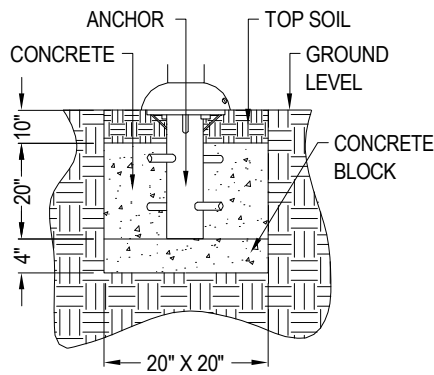

6300 METRO
 PLANTATION RD
 FORT MYERS, FL 33966
 PHONE: (800) 527-0797
info@exo.fit / www.exo.fit

LAT PULL DOWN

SURFACE MOUNT

IN-GROUND MOUNT

BASE COVERS (6)

SINGLE LAT-PULL
PDC
 Exofit Outdoor Fitness
 (81.125 sq ft)

SPECIFICATIONS:

Users: (1) Intended for use by ages 13 and older.

Fall Height: N/A*

Weight: 159 lbs.

**Does not require impact-attenuating surfacing.*