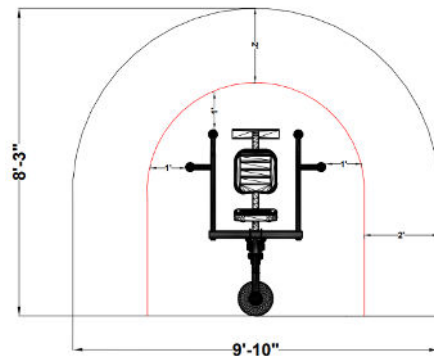

6300 METRO
 PLANTATION RD
 FORT MYERS, FL 33966
 PHONE: (800) 527-0797
info@exo.fit / www.exo.fit

LAT PULL DOWN

SURFACE MOUNT

IN-GROUND MOUNT

BASE COVERS (6)

SINGLE LAT-PULL
PDC
 Exofit Outdoor Fitness
 (81.125 sq ft)

SPECIFICATIONS:

Users: (1) Intended for use by ages 13 and older.

Fall Height: N/A*

Weight: 159 lbs.

**Does not require impact-attenuating surfacing.*