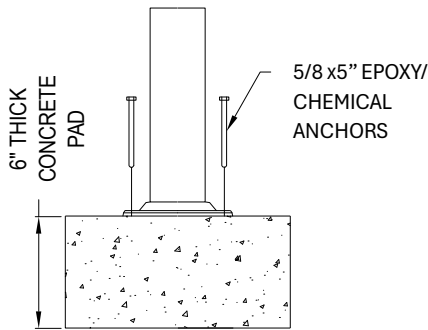

LAT PULL DOWN

SURFACE MOUNT