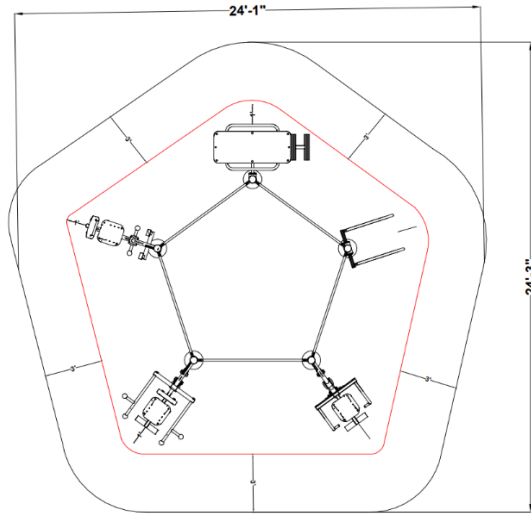

6300 METRO
 PLANTATION RD
 FORT MYERS, FL 33966
 PHONE: (800) 527-0797
 info@exo.fit / www.exo.fit

EXOPOD

SURFACE MOUNT

IN-GROUND MOUNT

BASE COVERS (6)

EXOPOD
 EP
 Exofit Outdoor Fitness
 (584.02 sq ft)

SPECIFICATIONS:

Users: (5) Intended for use by ages 13 and older.

Fall Height: N/A*

Weight: 1100 lbs.

****Does not require impact-attenuating surfacing.***