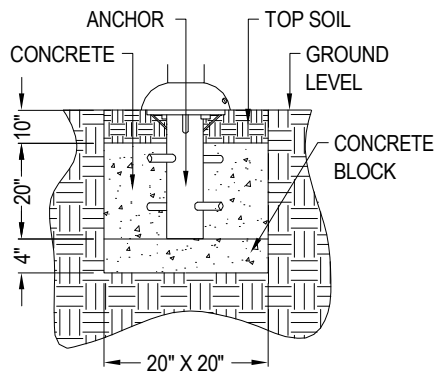

6300 METRO
 PLANTATION RD
 FORT MYERS, FL 33966
 PHONE: (800) 527-0797
 info@exo.fit / www.exo.fit

EXOPOD

SURFACE MOUNT

IN-GROUND MOUNT

BASE COVERS (6)

EXOPOD
 EP
 Exofit Outdoor Fitness
 (584.02 sq ft)

SPECIFICATIONS:

Users: (5) Intended for use by ages 13 and older.

Fall Height: N/A*

Weight: 1100 lbs.

****Does not require impact-attenuating surfacing.***