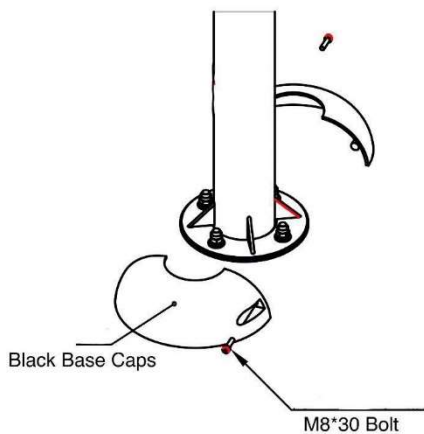

6300 METRO
 PLANTATION RD
 FORT MYERS, FL 33966
 PHONE: (800) 527-0797
 info@exo.fit / www.exo.fit

EXOPOD

SURFACE MOUNT

IN-GROUND MOUNT

BASE COVERS (6)

EXOPOD
 EP
 Exofit Outdoor Fitness
 (584.02 sq ft)

SPECIFICATIONS:

Users: (5) Intended for use by ages 13 and older.

Fall Height: N/A*

Weight: 1100 lbs.

****Does not require impact-attenuating surfacing.***