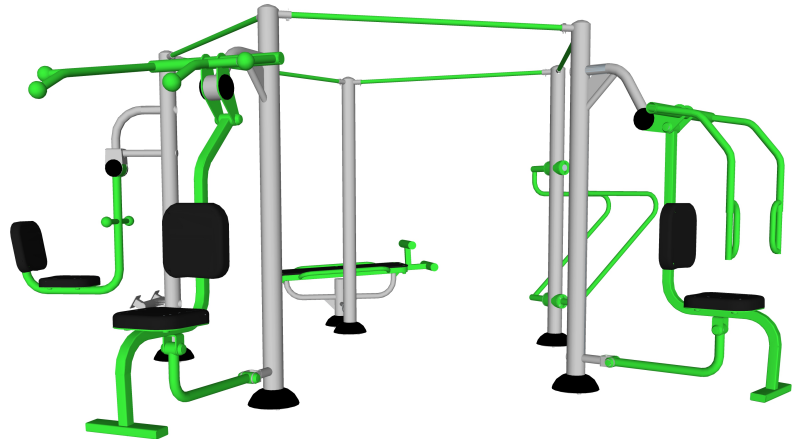

6300 METRO
 PLANTATION RD
 FORT MYERS, FL 33966
 PHONE: (800) 527-0797
 info@exo.fit / www.exo.fit

EXOPOD

SURFACE MOUNT

IN-GROUND MOUNT

BASE COVERS (6)

EXOPOD
 EP
 Exofit Outdoor Fitness
 (584.02 sq ft)

SPECIFICATIONS:

Users: (5) Intended for use by ages 13 and older.

Fall Height: N/A*

Weight: 1100 lbs.

****Does not require impact-attenuating surfacing.***