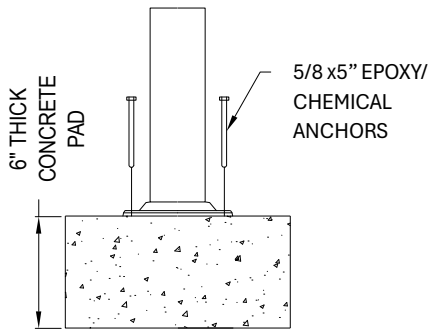

EXOPOD

SURFACE MOUNT