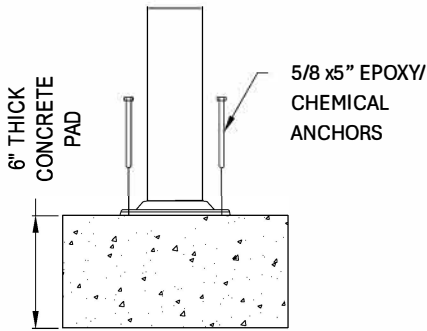

**ELLIPTICAL
SURFACE MOUNT**