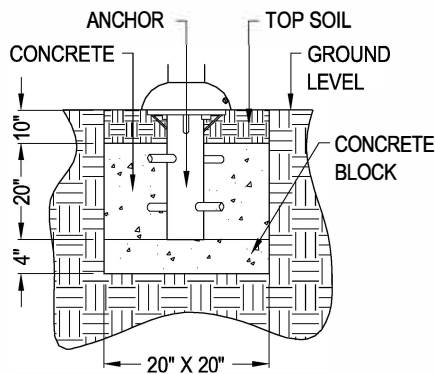

**EXOFIT ELLIPTICAL TRAINER  
ECT  
ExoFit Outdoor Fitness  
103.7 SQ. FT**

**BASE COVERS (1)**

**BOLT COVERS (4)**

**SPECIFICATIONS:**

**Users:** (1) Intended for use by ages 13 and older.

**Fall Height:** N/A \*

**Weight:** 154 lbs.

***\*Does not require impact-attenuating surfacing.***