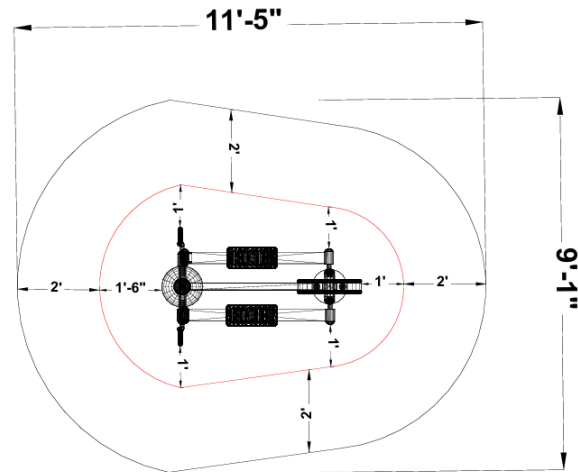

**EXOFIT ELLIPTICAL TRAINER  
ECT  
ExoFit Outdoor Fitness  
103.7 SQ. FT**

**BASE COVERS (1)**

**BOLT COVERS (4)**

**SPECIFICATIONS:**

**Users:** (1) Intended for use by ages 13 and older.

**Fall Height:** N/A \*

**Weight:** 154 lbs.

***\*Does not require impact-attenuating surfacing.***