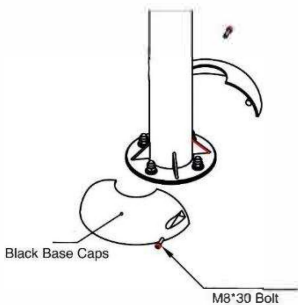

**EXOFIT ELLIPTICAL TRAINER  
ECT  
ExoFit Outdoor Fitness  
103.7 SQ. FT**

**BASE COVERS (1)**

**BOLT COVERS (4)**

**SPECIFICATIONS:**

**Users:** (1) Intended for use by ages 13 and older.

**Fall Height:** N/A \*