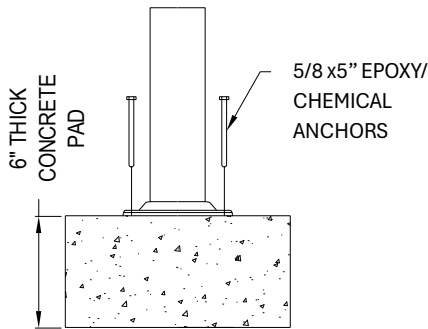

EXOCAGE
SURFACE MOUNT