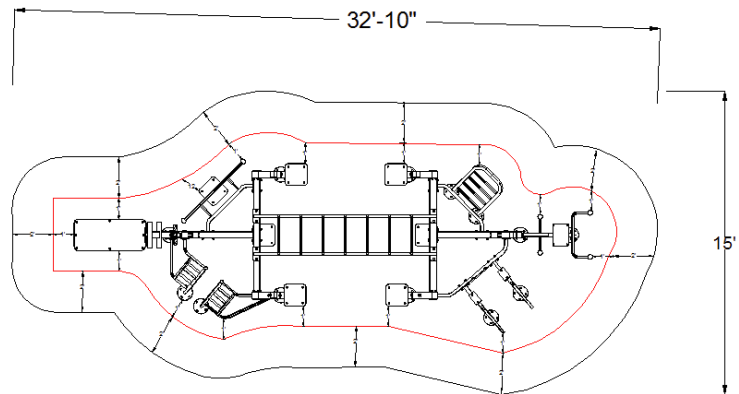

6300 METRO
 PLANTATION RD
 FORT MYERS, FL 33966
 PHONE: (800) 527-0797
info@exo.fit / www.exo.fit

EXOCAGE
SURFACE MOUNT

IN-GROUND MOUNT

EXOCAGE
 ECC
 Exofit Outdoor Fitness
 (494.29 sq ft)

BOLT COVERS (64)

SPECIFICATIONS:

Users: (11) Intended for use by ages 13 and older.

Fall Height: 101".

Weight: 1360 lbs.