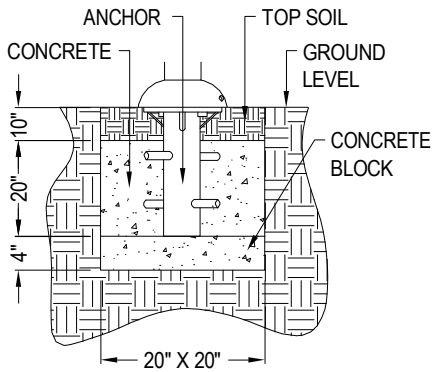

IN-GROUND MOUNT

EXOCAGE
ECC
Exofit Outdoor Fitness
(494.29 sq ft)