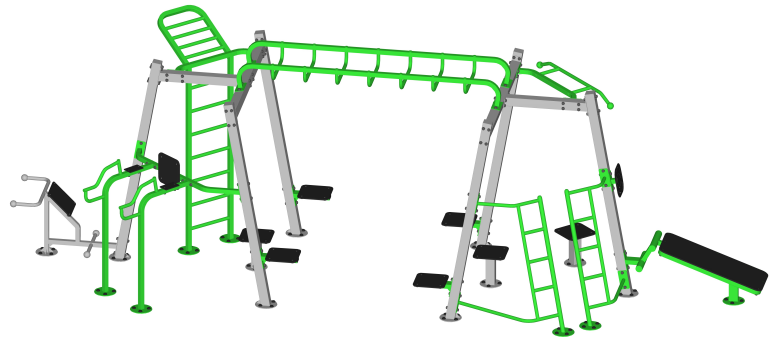

6300 METRO
 PLANTATION RD
 FORT MYERS, FL 33966
 PHONE: (800) 527-0797
info@exo.fit / www.exo.fit

EXOCAGE
SURFACE MOUNT

IN-GROUND MOUNT

EXOCAGE
 ECC
 Exofit Outdoor Fitness
 (494.29 sq ft)

BOLT COVERS (64)

SPECIFICATIONS:

Users: (11) Intended for use by ages 13 and older.

Fall Height: 101".

Weight: 1360 lbs.