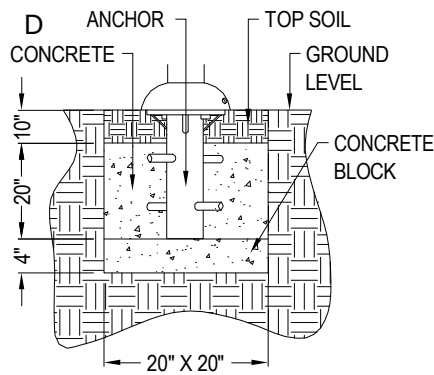

IN-GROUND MOUNT