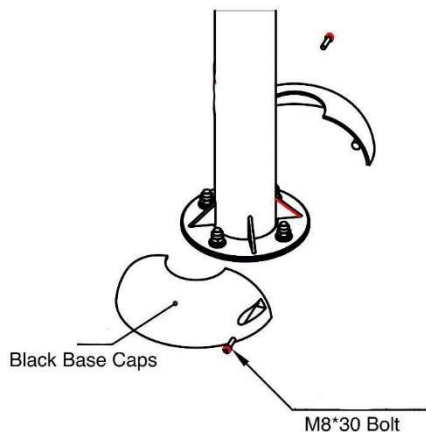

6300 METRO  
 PLANTATION RD  
 FORT MYERS, FL 33966  
 PHONE: (800) 527-0797  
 info@exo.fit / www.exo.fit

**WC TAI CHI SPINNERS**

**SURFACE MOUNT**

**IN-GROUND MOUNT**

**BASE COVERS (1)**

**WC TAI CHI SPINNERS**

DTCS

Exofit Outdoor Fitness

(115.95 sq ft)

**SPECIFICATIONS:**

**Users:** (2) Intended for use by ages 13 and older.

**Fall Height:** N/A\*

**Weight:** 121lbs.

***\*Does not require impact-attenuating surfacing.***