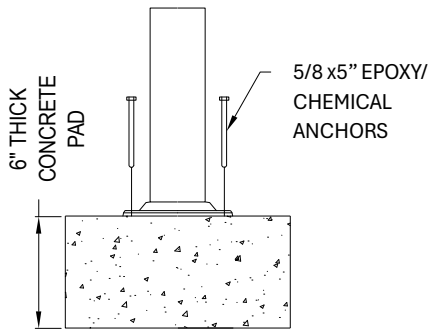

WC TAI CHI SPINNERS

SURFACE MOUNT