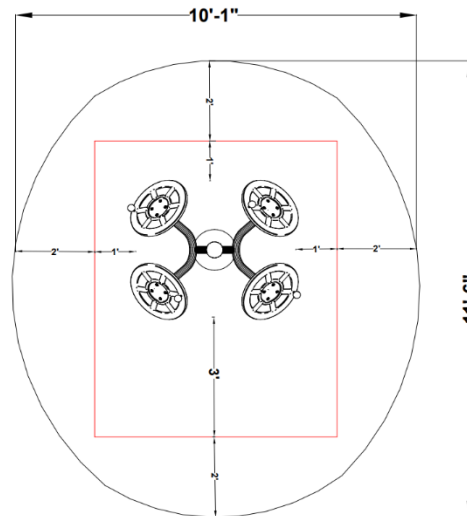

IN-GROUND MOUNT