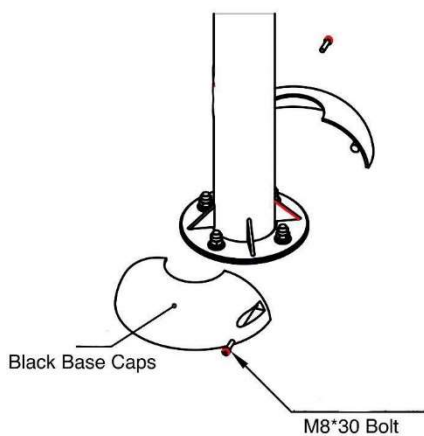

6300 METRO  
 PLANTATION RD  
 FORT MYERS, FL 33966  
 PHONE: (800) 527-0797  
 info@exo.fit / www.exo.fit

**WC CHEST/LAT COMBO**

**SURFACE MOUNT**

**IN-GROUND MOUNT**

**BASE COVERS (1)**

**WC CHEST/LAT COMBO**  
**DC**  
 Exofit Outdoor Fitness  
 (135.76 sq ft)

**SPECIFICATIONS:**

**Users:** (2) Intended for use by ages 13 and older.

**Fall Height:** N/A\*

**Weight:** 258 lbs.

***\*Does not require impact-attenuating surfacing.***