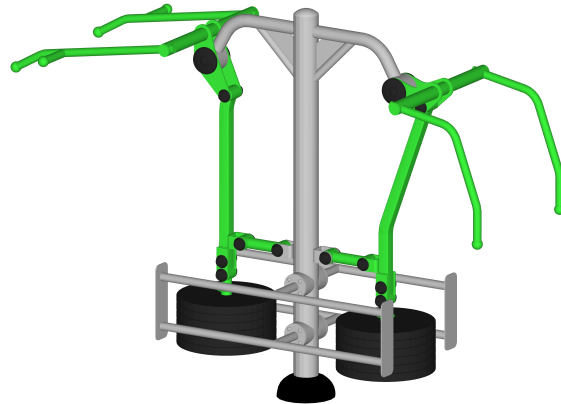

6300 METRO  
 PLANTATION RD  
 FORT MYERS, FL 33966  
 PHONE: (800) 527-0797  
 info@exo.fit / www.exo.fit

**WC CHEST/LAT COMBO**

**SURFACE MOUNT**

**IN-GROUND MOUNT**

**BASE COVERS (1)**

**WC CHEST/LAT COMBO**  
**DC**  
 Exofit Outdoor Fitness  
 (135.76 sq ft)

**SPECIFICATIONS:**

**Users:** (2) Intended for use by ages 13 and older.

**Fall Height:** N/A\*

**Weight:** 258 lbs.

***\*Does not require impact-attenuating surfacing.***