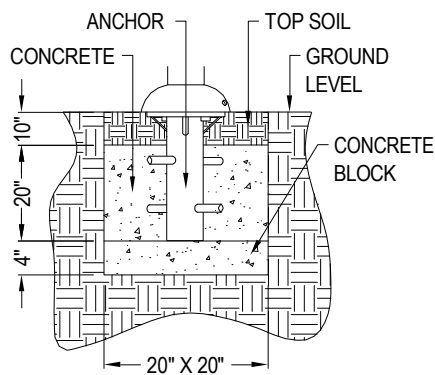

IN-GROUND MOUNT