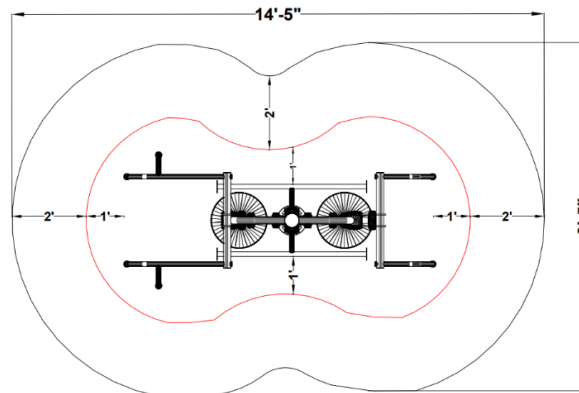

IN-GROUND MOUNT