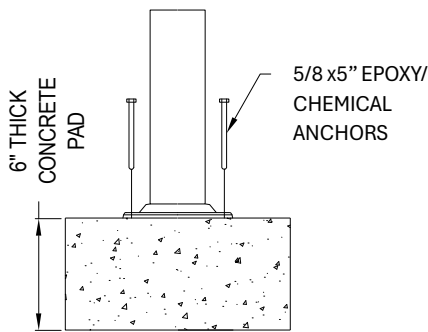

WC CHEST/LAT COMBO

SURFACE MOUNT