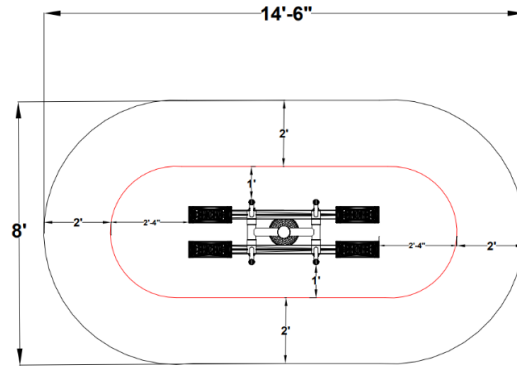

6300 METRO  
 PLANTATION RD  
 FORT MYERS, FL 33966  
 PHONE: (800) 527-0797  
 info@exo.fit / www.exo.fit

**2-PERSON CROSS SKIER**

**SURFACE MOUNT**

**IN-GROUND MOUNT**

**BASE COVERS (1)**

**2-PERSON CROSS SKIER**  
 DCCS  
 Exofit Outdoor Fitness  
 (116 sq ft)

**SPECIFICATIONS:**

**Users:** (2) Intended for use by ages 13 and older.

**Fall Height:** N/A\*

**Weight:** 203 lbs.

***\*Does not require impact-attenuating surfacing.***