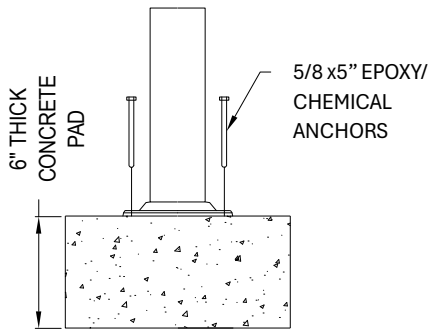

2-PERSON CROSS SKIER

SURFACE MOUNT