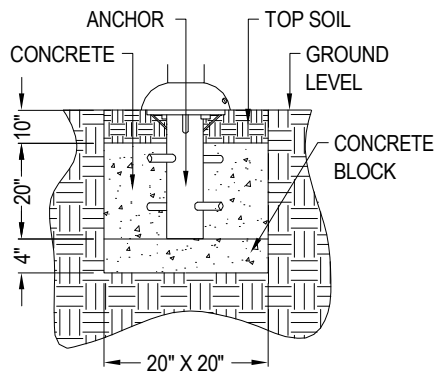

IN-GROUND MOUNT