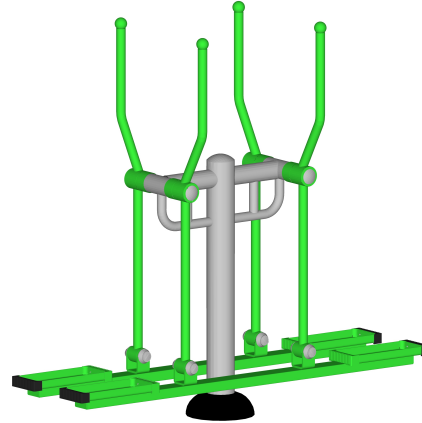

6300 METRO  
 PLANTATION RD  
 FORT MYERS, FL 33966  
 PHONE: (800) 527-0797  
 info@exo.fit / www.exo.fit

**2-PERSON CROSS SKIER**

**SURFACE MOUNT**

**IN-GROUND MOUNT**

**BASE COVERS (1)**

**2-PERSON CROSS SKIER**  
 DCCS  
 Exofit Outdoor Fitness  
 (116 sq ft)

**SPECIFICATIONS:**

**Users:** (2) Intended for use by ages 13 and older.

**Fall Height:** N/A\*

**Weight:** 203 lbs.

***\*Does not require impact-attenuating surfacing.***