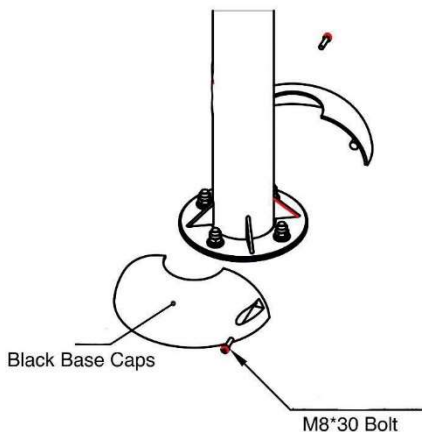

6300 METRO  
 PLANTATION RD  
 FORT MYERS, FL 33966  
 PHONE: (800) 527-0797  
 info@exo.fit / www.exo.fit

**2-PERSON CROSS SKIER**

**SURFACE MOUNT**

**IN-GROUND MOUNT**

**BASE COVERS (1)**

**2-PERSON CROSS SKIER**  
 DCCS  
 Exofit Outdoor Fitness  
 (116 sq ft)

**SPECIFICATIONS:**

**Users:** (2) Intended for use by ages 13 and older.

**Fall Height:** N/A\*

**Weight:** 203 lbs.

***\*Does not require impact-attenuating surfacing.***