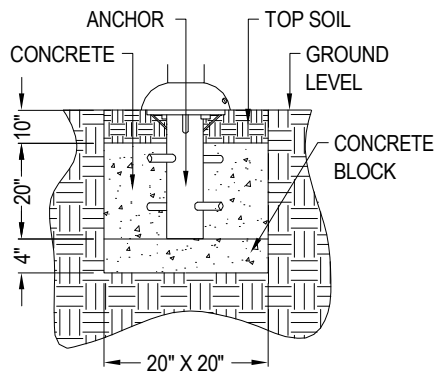

6300 METRO
 PLANTATION RD
 FORT MYERS, FL 33966
 PHONE: (800) 527-0797
info@exo.fit / www.exo.fit

2- PERSON PULL-UP BARS

SURFACE MOUNT

IN-GROUND MOUNT

BASE COVERS (3)

2-PERSON PULL-UP BARS
CUB II
 Exofit Outdoor Fitness
 (162.73 sq ft)

SPECIFICATIONS:

Users: (2) Intended for use by ages 13 and older.

Fall Height: 75" *

Weight: 167 lbs.

**Requires impact-attenuating surfacing*