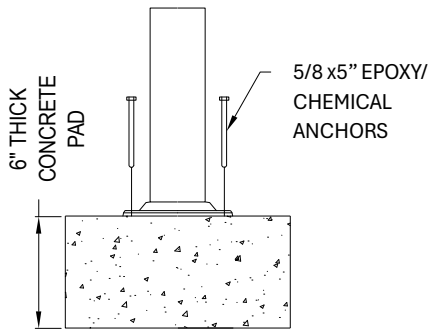

6300 METRO
 PLANTATION RD
 FORT MYERS, FL 33966
 PHONE: (800) 527-0797
info@exo.fit / www.exo.fit

2- PERSON PULL-UP BARS

SURFACE MOUNT

IN-GROUND MOUNT

BASE COVERS (3)

2-PERSON PULL-UP BARS
CUB II
 Exofit Outdoor Fitness
 (162.73 sq ft)

SPECIFICATIONS:

Users: (2) Intended for use by ages 13 and older.

Fall Height: 75" *

Weight: 167 lbs.

**Requires impact-attenuating surfacing*