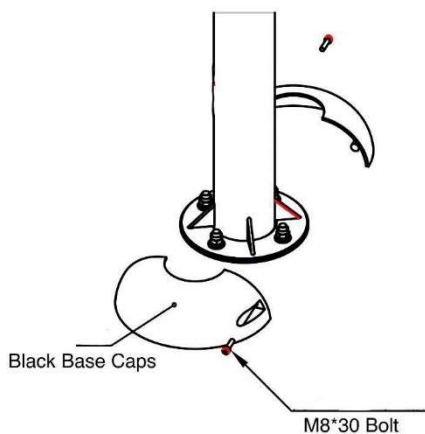

6300 METRO
 PLANTATION RD
 FORT MYERS, FL 33966
 PHONE: (800) 527-0797
info@exo.fit / www.exo.fit

2- PERSON PULL-UP BARS

SURFACE MOUNT

IN-GROUND MOUNT

BASE COVERS (3)

2-PERSON PULL-UP BARS
CUB II
 Exofit Outdoor Fitness
 (162.73 sq ft)

SPECIFICATIONS:

Users: (2) Intended for use by ages 13 and older.

Fall Height: 75" *

Weight: 167 lbs.

**Requires impact-attenuating surfacing*