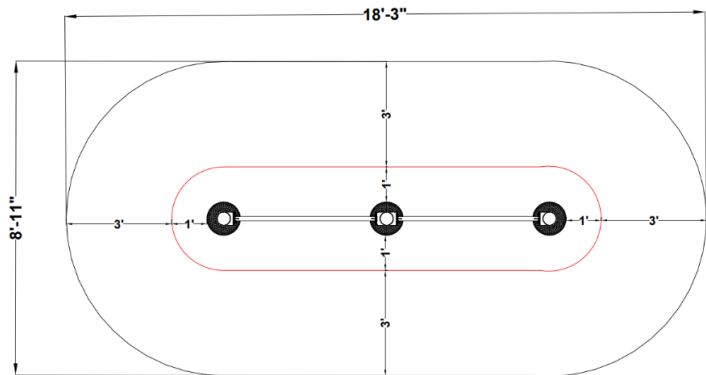

6300 METRO
 PLANTATION RD
 FORT MYERS, FL 33966
 PHONE: (800) 527-0797
info@exo.fit / www.exo.fit

2- PERSON PULL-UP BARS

SURFACE MOUNT

IN-GROUND MOUNT

BASE COVERS (3)

2-PERSON PULL-UP BARS
CUB II
 Exofit Outdoor Fitness
 (162.73 sq ft)

SPECIFICATIONS:

Users: (2) Intended for use by ages 13 and older.

Fall Height: 75" *

Weight: 167 lbs.

**Requires impact-attenuating surfacing*