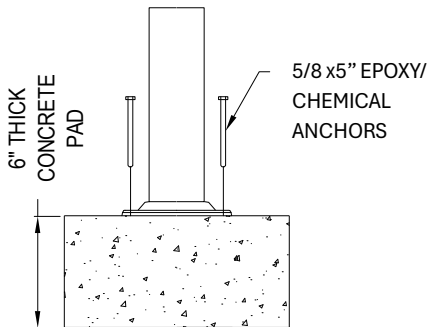

EXOKIDS TAI CHI SPINNERS

SURFACE MOUNT