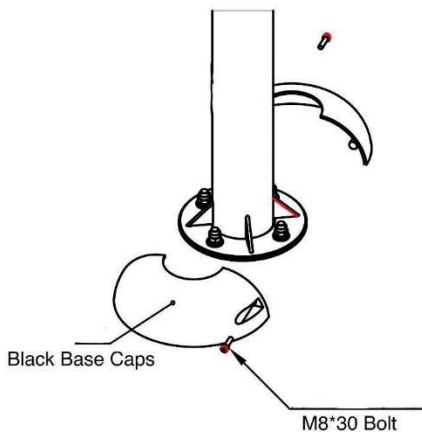

BASE COVERS (1)

EXOKIDS TAICHI SPINNERS

CTCS
Exofit Outdoor Fitness
(96.583 sq ft)

SPECIFICATIONS:

Users: (2) Intended for use by ages 5-12.

Fall Height: N/A *

Weight: 121 lbs.

*Does not require impact-attenuating surfacing.