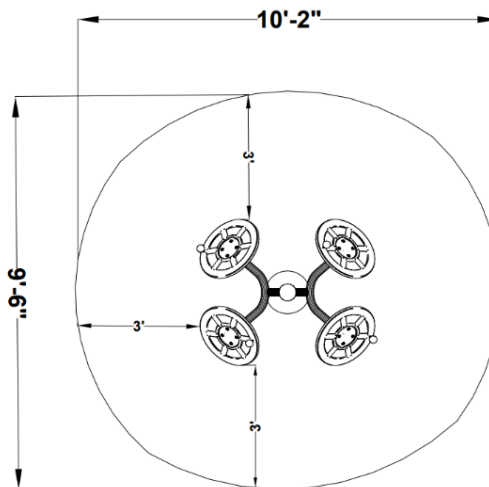

IN-GROUND MOUNT