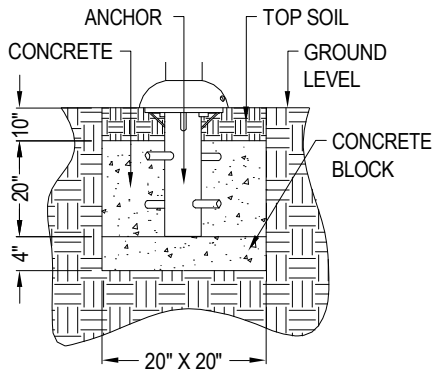

IN-GROUND MOUNT