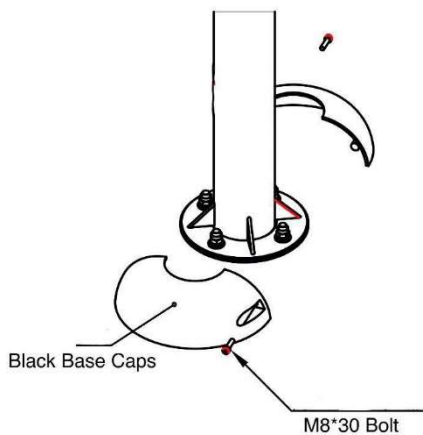

**EXOKIDS 2-PERSON LEG PRESS**  
**CSLP-II**  
 Exofit Outdoor Fitness  
 246.88 sq ft.

**SPECIFICATIONS:**

**Users:** (2) Intended for use by ages 5-12.

**Fall Height:** 22" \*

**Weight:** 295 lbs.

**\*Requires impact-attenuating surfacing.**