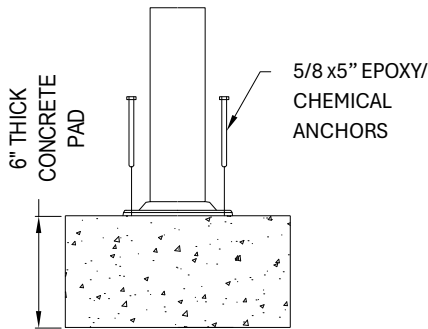

EXOKIDS 2-PERSON LEG PRESS

SURFACE MOUNT