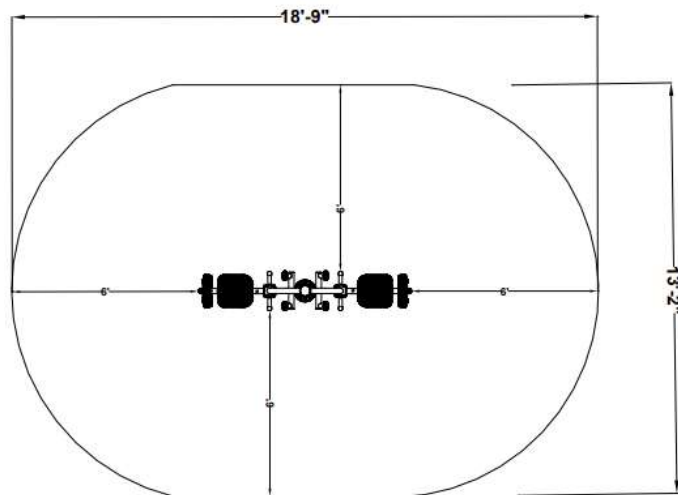

6300 METRO  
 PLANTATION RD  
 PHONE: (800) 527-0797  
[info@exo.fit](mailto:info@exo.fit) / [www.exo.fit](http://www.exo.fit)

**EXOKIDS 2-PERSON LEG PRESS**

**SURFACE MOUNT**

**IN-GROUND MOUNT**

**BASE COVERS (1)**

**EXOKIDS 2-PERSON LEG PRESS**  
**CSLP-II**  
 Exofit Outdoor Fitness  
 246.88 sq ft.

**SPECIFICATIONS:**

**Users:** (2) Intended for use by ages 5-12.

**Fall Height:** 22" \*

**Weight:** 295 lbs.

**\*Requires impact-attenuating surfacing.**