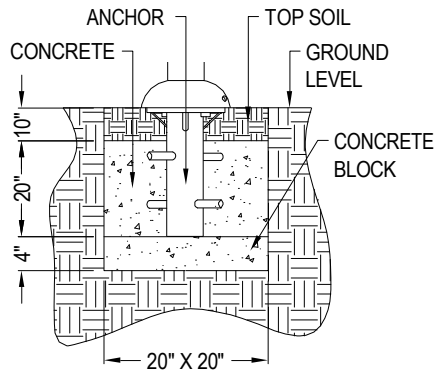

IN-GROUND MOUNT