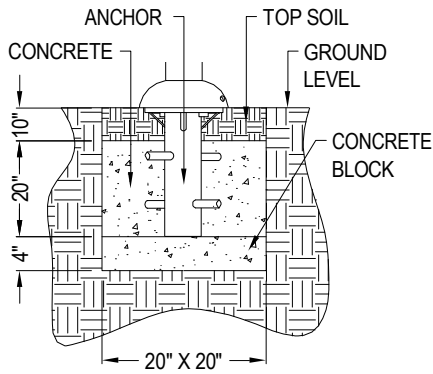

IN-GROUND MOUNT