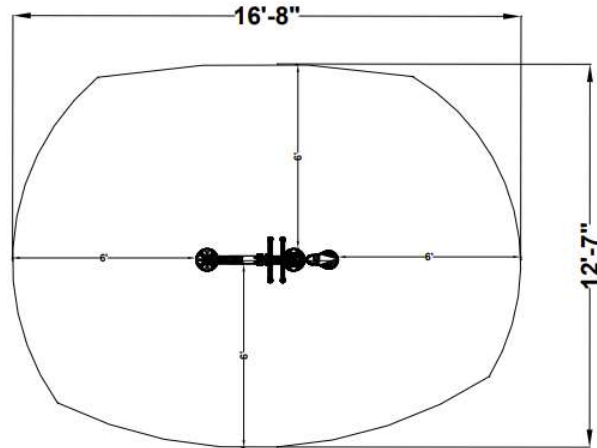

6300 METRO
 PLANTATION RD
 FORT MYERS, FL 33966
 PHONE: (800) 527-0797
info@exo.fit / www.exo.fit

EXOKIDS RIDER

SURFACE MOUNT

IN-GROUND MOUNT

BOLT COVERS (8)

EXOKIDS RIDER
 CR
 Exofit Outdoor Fitness
 (209.72 sq ft.)

SPECIFICATIONS:

Users: (1) Intended for use by ages 5-12.

Fall Height: 28".

Weight: 93 lbs.