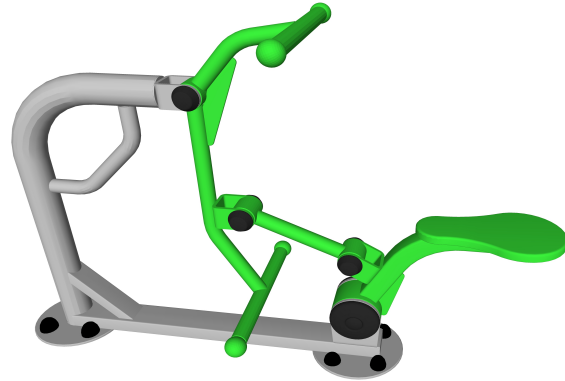

6300 METRO
 PLANTATION RD
 FORT MYERS, FL 33966
 PHONE: (800) 527-0797
info@exo.fit / www.exo.fit

EXOKIDS RIDER

SURFACE MOUNT

IN-GROUND MOUNT

BOLT COVERS (8)

EXOKIDS RIDER
 CR
 Exofit Outdoor Fitness
 (209.72 sq ft.)

SPECIFICATIONS:

Users: (1) Intended for use by ages 5-12.

Fall Height: 28".

Weight: 93 lbs.