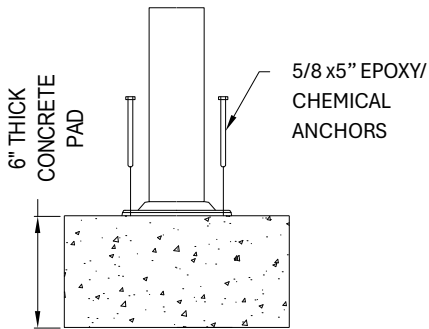

EXOKIDS RIDER

SURFACE MOUNT