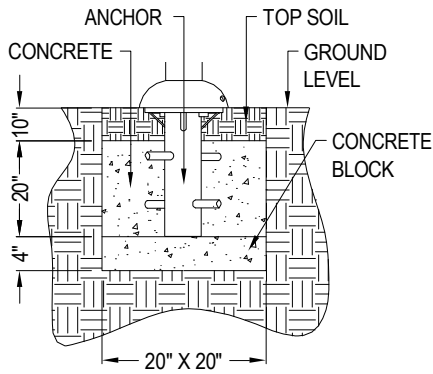

6300 METRO
 PLANTATION RD
 FORT MYERS, FL 33966
 PHONE: (800) 527-0797
info@exo.fit / www.exo.fit

CAGEPOD 2
SURFACE MOUNT

IN-GROUND MOUNT

BOLT COVERS (28)

CAGEPOD 2
CP2
 Exofit Outdoor Fitness
 (252.28 sq ft)

SPECIFICATIONS:

Users: (5) Intended for use by ages 13 and older

Fall Height: 101".

Weight: 495 lbs.