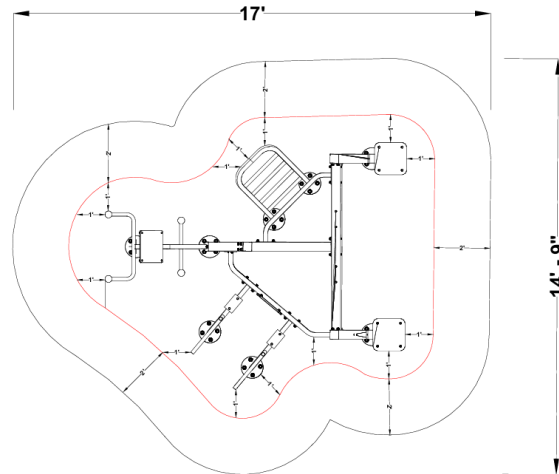

6300 METRO
 PLANTATION RD
 FORT MYERS, FL 33966
 PHONE: (800) 527-0797
info@exo.fit / www.exo.fit

CAGEPOD 2
SURFACE MOUNT

IN-GROUND MOUNT

BOLT COVERS (28)

CAGEPOD 2
CP2
 Exofit Outdoor Fitness
 (252.28 sq ft)

SPECIFICATIONS:

Users: (5) Intended for use by ages 13 and older

Fall Height: 101".

Weight: 495 lbs.