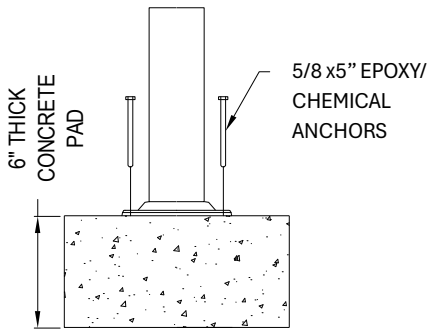

6300 METRO
 PLANTATION RD
 FORT MYERS, FL 33966
 PHONE: (800) 527-0797
info@exo.fit / www.exo.fit

CAGEPOD 2
SURFACE MOUNT

IN-GROUND MOUNT

BOLT COVERS (28)

CAGEPOD 2
CP2
 Exofit Outdoor Fitness
 (252.28 sq ft)

SPECIFICATIONS:

Users: (5) Intended for use by ages 13 and older

Fall Height: 101".

Weight: 495 lbs.