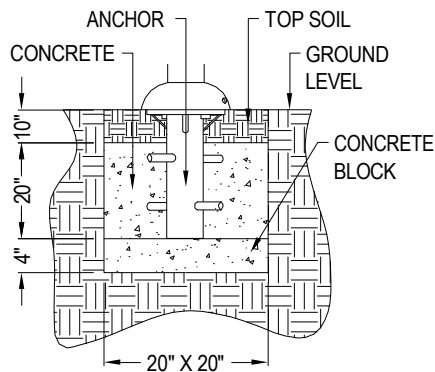

6300 METRO
 PLANTATION RD
 FORT MYERS, FL 33966
 PHONE: (800) 527-0797
info@exo.fit / www.exo.fit

CAGEPOD 1

SURFACE MOUNT

IN-GROUND MOUNT

CAGEPOD 1
 CP1
 Exofit Outdoor Fitness
 (333.3 sq ft)

BOLT COVERS (28)

SPECIFICATIONS:

Users: (5) Intended for use by ages 13 and older

Fall Height: 84".

Weight: 494 lbs.

**Requires impact-attenuating surfacing.*