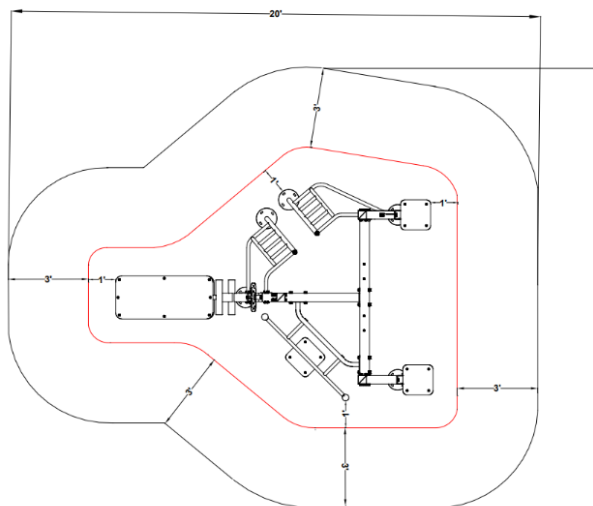

6300 METRO
 PLANTATION RD
 FORT MYERS, FL 33966
 PHONE: (800) 527-0797
info@exo.fit / www.exo.fit

CAGEPOD 1

SURFACE MOUNT

IN-GROUND MOUNT

CAGEPOD 1
 CP1
 Exofit Outdoor Fitness
 (333.3 sq ft)

BOLT COVERS (28)

SPECIFICATIONS:

Users: (5) Intended for use by ages 13 and older

Fall Height: 84".

Weight: 494 lbs.

**Requires impact-attenuating surfacing.*