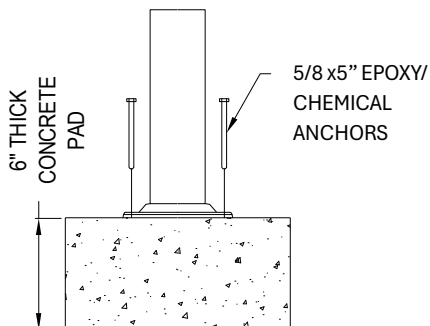

CAGEPOD 1

SURFACE MOUNT