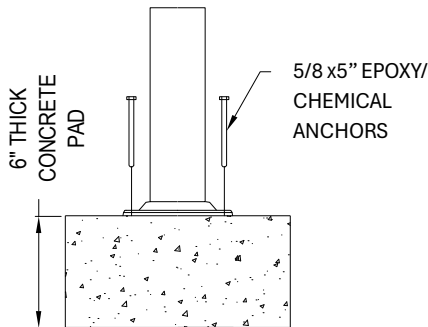

EXOKIDS TRIPLE TWISTER

SURFACE MOUNT