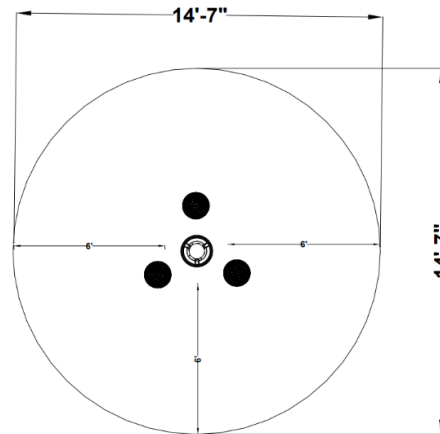

**BASE COVERS (4)**

EXOKIDS TRIPLE TWISTER  
 CHT-II  
 Exofit Outdoor Fitness  
 (212.67 sq ft)

**SPECIFICATIONS:**

**Users:** (5) Intended for use by ages 5-12.

**Fall Height:** 10" \*

**Weight:** 112 lbs.