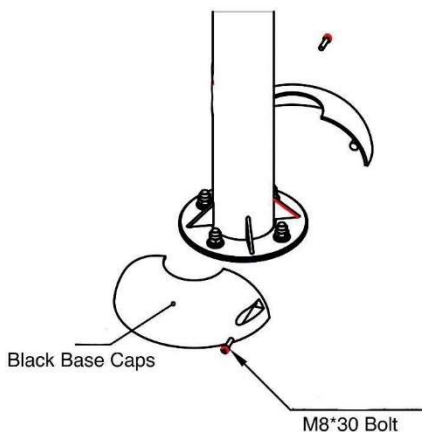

**BASE COVERS (4)**

EXOKIDS TRIPLE TWISTER  
 CHT-II  
 Exofit Outdoor Fitness  
 (212.67 sq ft)

**SPECIFICATIONS:**

**Users:** (5) Intended for use by ages 5-12.

**Fall Height:** 10" \*

**Weight:** 112 lbs.