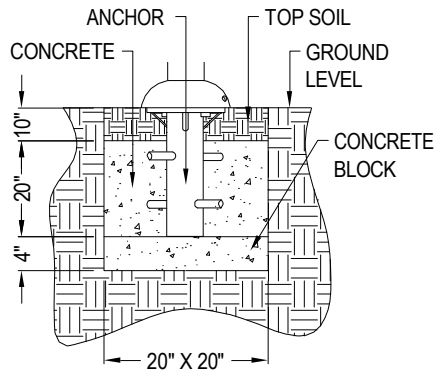

**BASE COVERS (4)**

EXOKIDS TRIPLE TWISTER  
 CHT-II  
 Exofit Outdoor Fitness  
 (212.67 sq ft)

**SPECIFICATIONS:**

**Users:** (5) Intended for use by ages 5-12.

**Fall Height:** 10" \*

**Weight:** 112 lbs.