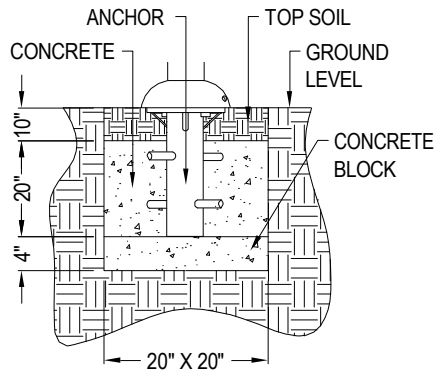

IN-GROUND MOUNT