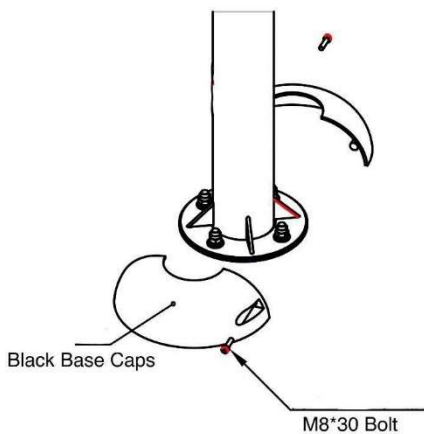

106300 METRO  
 PLANTATION RD  
 FORT MYERS, FL 33966  
 PHONE: (800) 527-0797  
 info@exo.fit / www.exo.fit

**EXOKIDS 2-PERSON CROSS SKIER**

**SURFACE MOUNT**

**IN-GROUND MOUNT**

**BASE COVERS (1)**

**EXOKIDS 2-PERSON CROSS SKIER**  
 CDCCS  
 Exofit Outdoor Fitness  
 (247.02 sq ft)

**SPECIFICATIONS:**

**Users:** (2) Intended for use by ages 5-12.

**Fall Height:** 18" \*

**Weight:** 114 lbs.

**\*Requires impact-attenuating surfacing.**