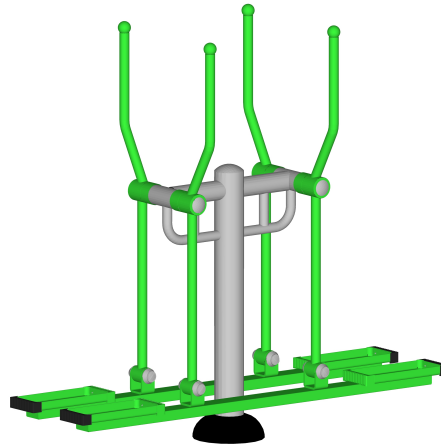

106300 METRO  
 PLANTATION RD  
 FORT MYERS, FL 33966  
 PHONE: (800) 527-0797  
 info@exo.fit / www.exo.fit

**EXOKIDS 2-PERSON CROSS SKIER**

**SURFACE MOUNT**

**IN-GROUND MOUNT**

**BASE COVERS (1)**

**EXOKIDS 2-PERSON CROSS SKIER**  
 CDCCS  
 Exofit Outdoor Fitness  
 (247.02 sq ft)

**SPECIFICATIONS:**

**Users:** (2) Intended for use by ages 5-12.

**Fall Height:** 18" \*

**Weight:** 114 lbs.

**\*Requires impact-attenuating surfacing.**