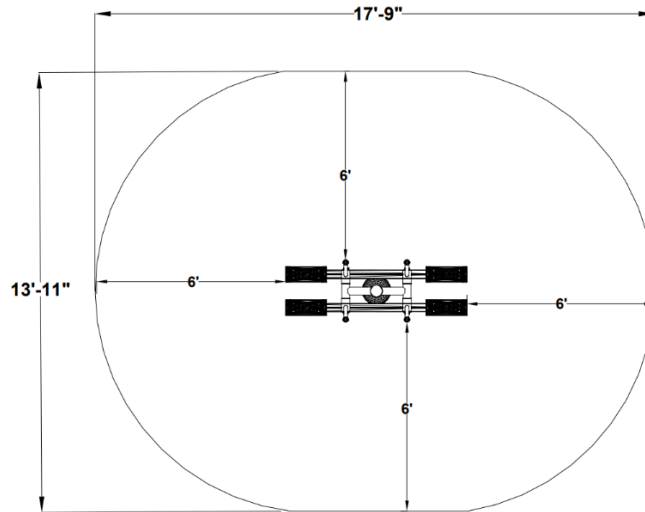

IN-GROUND MOUNT