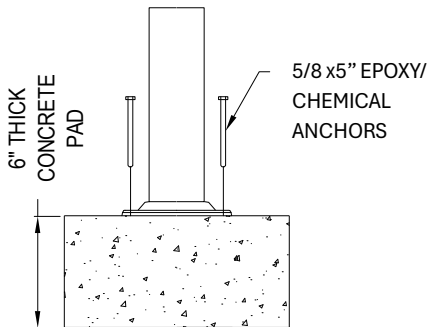

EXOKIDS 2-PERSON CROSS SKIER

SURFACE MOUNT