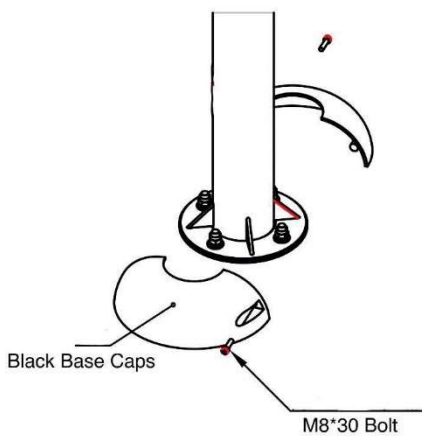

6300 METRO
 PLANTATION RD
 FORT MYERS, FL 33966
 PHONE: (800) 527-0797
info@exo.fit / www.exo.fit

FITNESS BIKE

SURFACE MOUNT

IN-GROUND MOUNT

BASE COVERS (2)

FITNESS BIKE

B
 Exofit Outdoor Fitness
 (74.27 sq ft)

SPECIFICATIONS:

Users: (1) Intended for use by ages 13 and older.

Fall Height: N/A.

Weight: 105 lbs.

****Does not require impact-attenuating surfacing.***