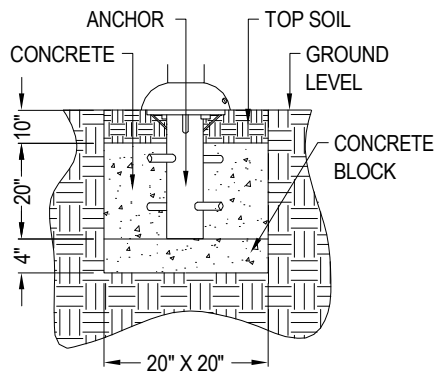

6300 METRO
 PLANTATION RD
 FORT MYERS, FL 33966
 PHONE: (800) 527-0797
info@exo.fit / www.exo.fit

FITNESS BIKE

SURFACE MOUNT

IN-GROUND MOUNT

BASE COVERS (2)

FITNESS BIKE

B
 Exofit Outdoor Fitness
 (74.27 sq ft)

SPECIFICATIONS:

Users: (1) Intended for use by ages 13 and older.

Fall Height: N/A.

Weight: 105 lbs.

****Does not require impact-attenuating surfacing.***