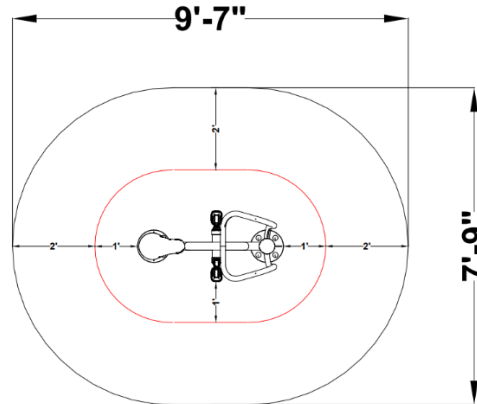

6300 METRO
 PLANTATION RD
 FORT MYERS, FL 33966
 PHONE: (800) 527-0797
info@exo.fit / www.exo.fit

FITNESS BIKE

SURFACE MOUNT

IN-GROUND MOUNT

BASE COVERS (2)

FITNESS BIKE

B
 Exofit Outdoor Fitness
 (74.27 sq ft)

SPECIFICATIONS:

Users: (1) Intended for use by ages 13 and older.

Fall Height: N/A.

Weight: 105 lbs.

****Does not require impact-attenuating surfacing.***