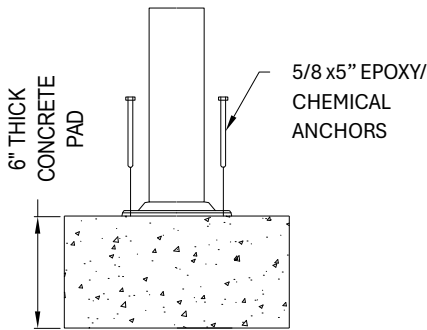

FITNESS BIKE

SURFACE MOUNT