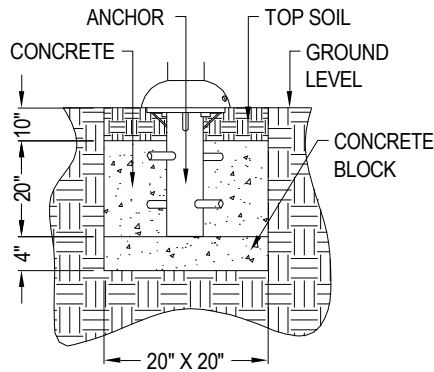

10271 DEER RUN FARMS
 ROAD SUITE 1
 FORT MYERS, FL 33966
 PHONE: (800) 527-0797
info@exo.fit / www.exo.fit

BACK EXTENSION

SURFACE MOUNT

IN-GROUND MOUNT

BOLT COVERS (4)

BACK EXTENSION
BE
 Exofit Outdoor Fitness
(76.45 sq ft)

SPECIFICATIONS:

Users: (1) Intended for use by ages 13 and older.

Fall Height: N/A*

Weight: 143 lbs.

**Does not require impact-attenuating surfacing.*