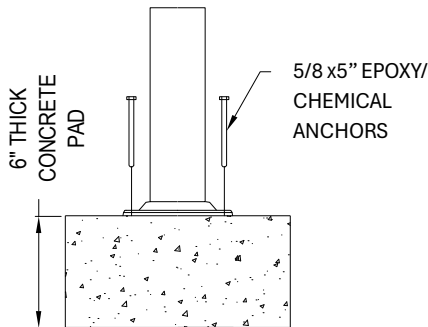

10271 DEER RUN FARMS
 ROAD SUITE 1
 FORT MYERS, FL 33966
 PHONE: (800) 527-0797
info@exo.fit / www.exo.fit

BACK EXTENSION

SURFACE MOUNT

IN-GROUND MOUNT

BOLT COVERS (4)

BACK EXTENSION
BE
 Exofit Outdoor Fitness
(76.45 sq ft)

SPECIFICATIONS:

Users: (1) Intended for use by ages 13 and older.

Fall Height: N/A*

Weight: 143 lbs.

**Does not require impact-attenuating surfacing.*