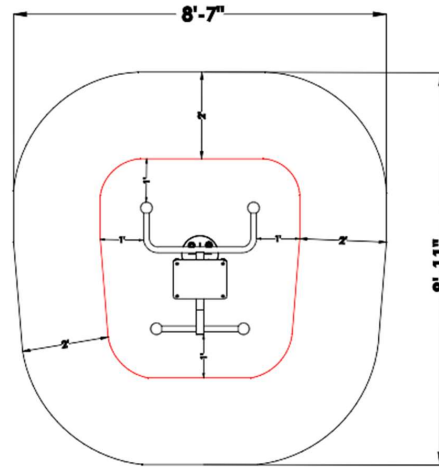

10271 DEER RUN FARMS
 ROAD SUITE 1
 FORT MYERS, FL 33966
 PHONE: (800) 527-0797
info@exo.fit / www.exo.fit

BACK EXTENSION

SURFACE MOUNT

IN-GROUND MOUNT

BOLT COVERS (4)

BACK EXTENSION
BE
 Exofit Outdoor Fitness
(76.45 sq ft)

SPECIFICATIONS:

Users: (1) Intended for use by ages 13 and older.

Fall Height: N/A*

Weight: 143 lbs.

**Does not require impact-attenuating surfacing.*