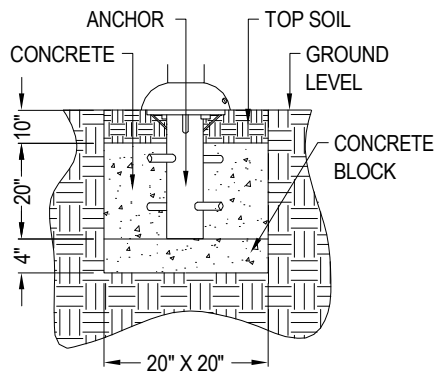

6300 METRO
 PLANTATION RD
 FORT MYERS, FL 33966
 PHONE: (800) 527-0797
info@exo.fit / www.exo.fit

BALANCE BEAMS

SURFACE MOUNT

IN-GROUND MOUNT

EXOFIT BALANCE BEAMS
 BB
 Exofit Outdoor Fitness
 (215.22 sq ft.)

BOLT COVERS (12)

SPECIFICATIONS:

Users: (3) Intended for use by ages 5 and up.

Fall Height: 14" *

Weight: 121 lbs.

****Requires impact-attenuating surfacing.***