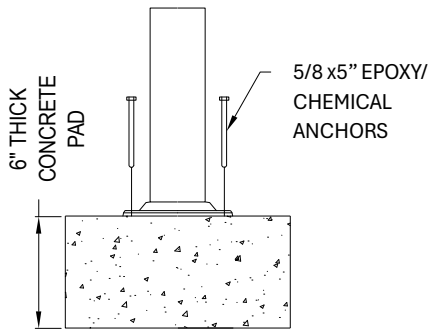

BALANCE BEAMS

SURFACE MOUNT