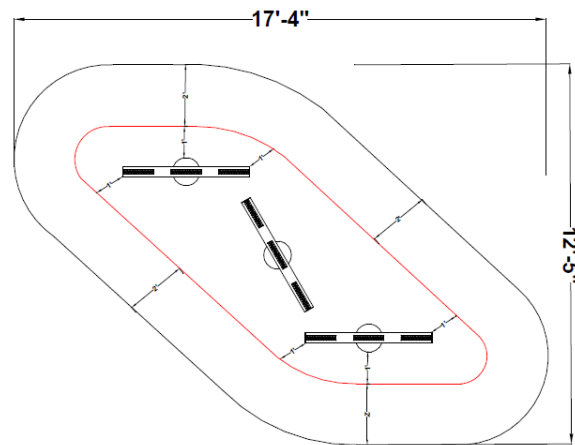

6300 METRO
 PLANTATION RD
 FORT MYERS, FL 33966
 PHONE: (800) 527-0797
info@exo.fit / www.exo.fit

BALANCE BEAMS

SURFACE MOUNT

IN-GROUND MOUNT

EXOFIT BALANCE BEAMS
 BB
 Exofit Outdoor Fitness
 (215.22 sq ft.)

BOLT COVERS (12)

SPECIFICATIONS:

Users: (3) Intended for use by ages 5 and up.

Fall Height: 14" *

Weight: 121 lbs.

****Requires impact-attenuating surfacing.***