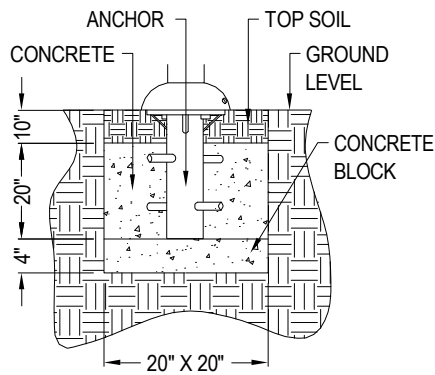

6300 METRO
 PLANTATION RD
 FORT MYERS, FL 33966
 PHONE: (800) 527-0797
info@exo.fit / www.exo.fit

4- PERSON COMBO

SURFACE MOUNT

IN-GROUND MOUNT

BASE COVERS (2)

4PC-> 4-PERSON COMBO
 (176.46 sq ft)

SPECIFICATIONS:

Users: (4) Intended for use by ages 13 and older.

Fall Height: N/A*

Weight: 125 lbs.

**Does not require impact-attenuating surfacing.*