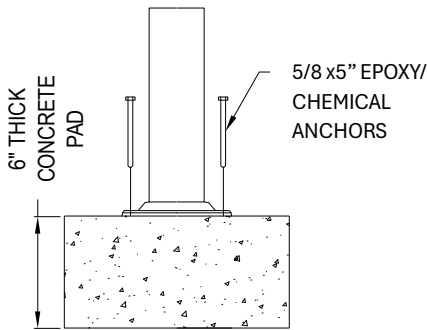

6300 METRO
 PLANTATION RD
 FORT MYERS, FL 33966
 PHONE: (800) 527-0797
info@exo.fit / www.exo.fit

4- PERSON COMBO

SURFACE MOUNT

IN-GROUND MOUNT

BASE COVERS (2)

4PC-> 4-PERSON COMBO
 (176.46 sq ft)

SPECIFICATIONS:

Users: (4) Intended for use by ages 13 and older.

Fall Height: N/A*

Weight: 125 lbs.

**Does not require impact-attenuating surfacing.*