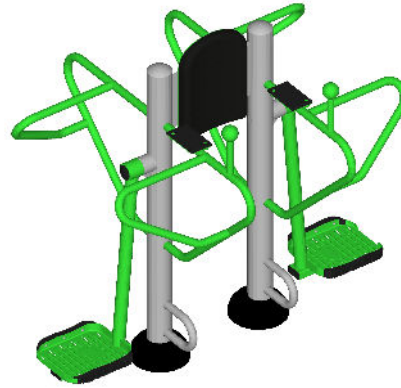

6300 METRO
 PLANTATION RD
 FORT MYERS, FL 33966
 PHONE: (800) 527-0797
info@exo.fit / www.exo.fit

4- PERSON COMBO

SURFACE MOUNT

IN-GROUND MOUNT

BASE COVERS (2)

4PC-> 4-PERSON COMBO
 (176.46 sq ft)

SPECIFICATIONS:

Users: (4) Intended for use by ages 13 and older.

Fall Height: N/A*

Weight: 125 lbs.

**Does not require impact-attenuating surfacing.*