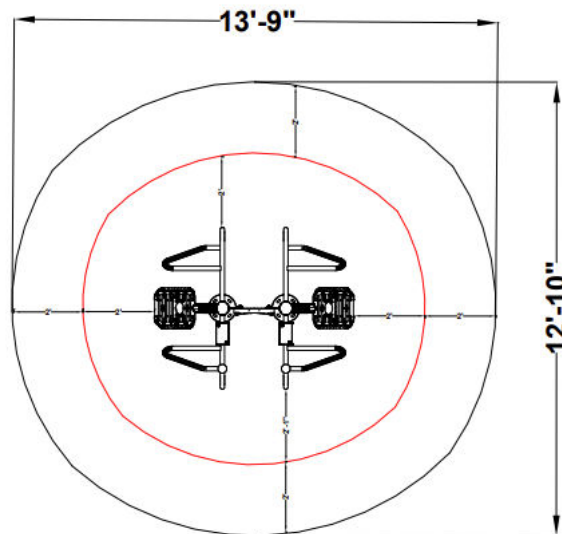

6300 METRO
 PLANTATION RD
 FORT MYERS, FL 33966
 PHONE: (800) 527-0797
info@exo.fit / www.exo.fit

4- PERSON COMBO

SURFACE MOUNT

IN-GROUND MOUNT

BASE COVERS (2)

4PC-> 4-PERSON COMBO
 (176.46 sq ft)

SPECIFICATIONS:

Users: (4) Intended for use by ages 13 and older.

Fall Height: N/A*

Weight: 125 lbs.

**Does not require impact-attenuating surfacing.*