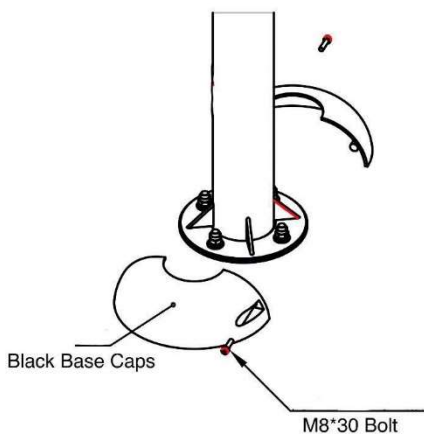

6300 METRO
 PLANTATION RD
 FORT MYERS, FL 33966
 PHONE: (800) 527-0797
info@exo.fit / www.exo.fit

4- PERSON COMBO

SURFACE MOUNT

IN-GROUND MOUNT

BASE COVERS (2)

4PC-> 4-PERSON COMBO
 (176.46 sq ft)

SPECIFICATIONS:

Users: (4) Intended for use by ages 13 and older.

Fall Height: N/A*

Weight: 125 lbs.

**Does not require impact-attenuating surfacing.*